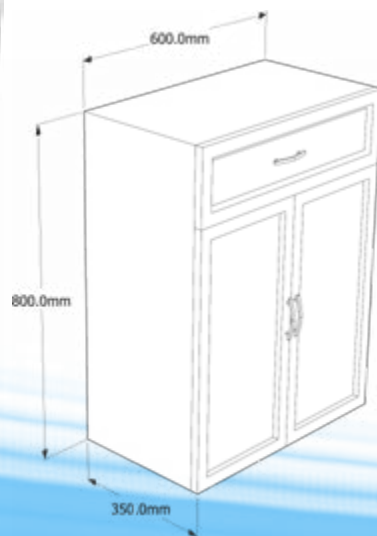

DecoCAB					
Type	Material	Width (mm)	Height (mm)	Depth (mm)	Options
BCK 12 CAMLI	PVC	600	1410	350	Flatpack/Preassembled
BCK1 CAMLI	PVC	600	1410	350	Flatpack/Preassembled
BCA 1 CAMLI	PVC	600	990	350	Flatpack/Preassembled
BCK 3	PVC	600	810	350	Flatpack/Preassembled

Key Features...

- High level of hygiene
- Withstands intense cleaning
- Bespoke designs available
- Pre-assembled or flatpack

Ideal For...

- Changing rooms
- Kitchens
- Healthcare
- Food preparation areas
- Bathrooms

BCK 3