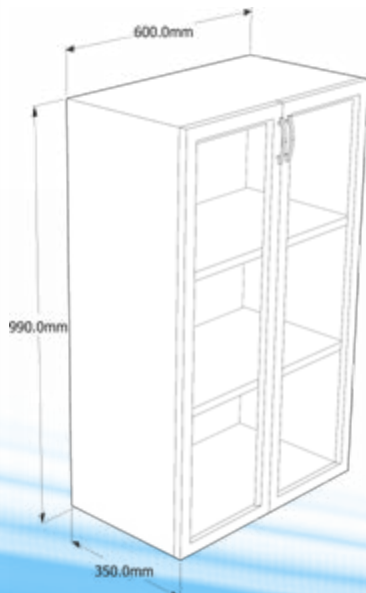

DecoCAB					
Type	Material	Width (mm)	Height (mm)	Depth (mm)	Options
BCK 12 CAMLI	PVC	600	1410	350	Flatpack/Preassembled
BCK1 CAMLI	PVC	600	1410	350	Flatpack/Preassembled
BCA 1 CAMLI	PVC	600	990	350	Flatpack/Preassembled
BCK 3	PVC	600	810	350	Flatpack/Preassembled

Key Features...

- High level of hygiene
- Withstands intense cleaning
- Bespoke designs available
- Pre-assembled or flatpack

Ideal For...

- Changing rooms
- Kitchens
- Healthcare
- Food preparation areas
- Bathrooms

BCA 1 CAMLI